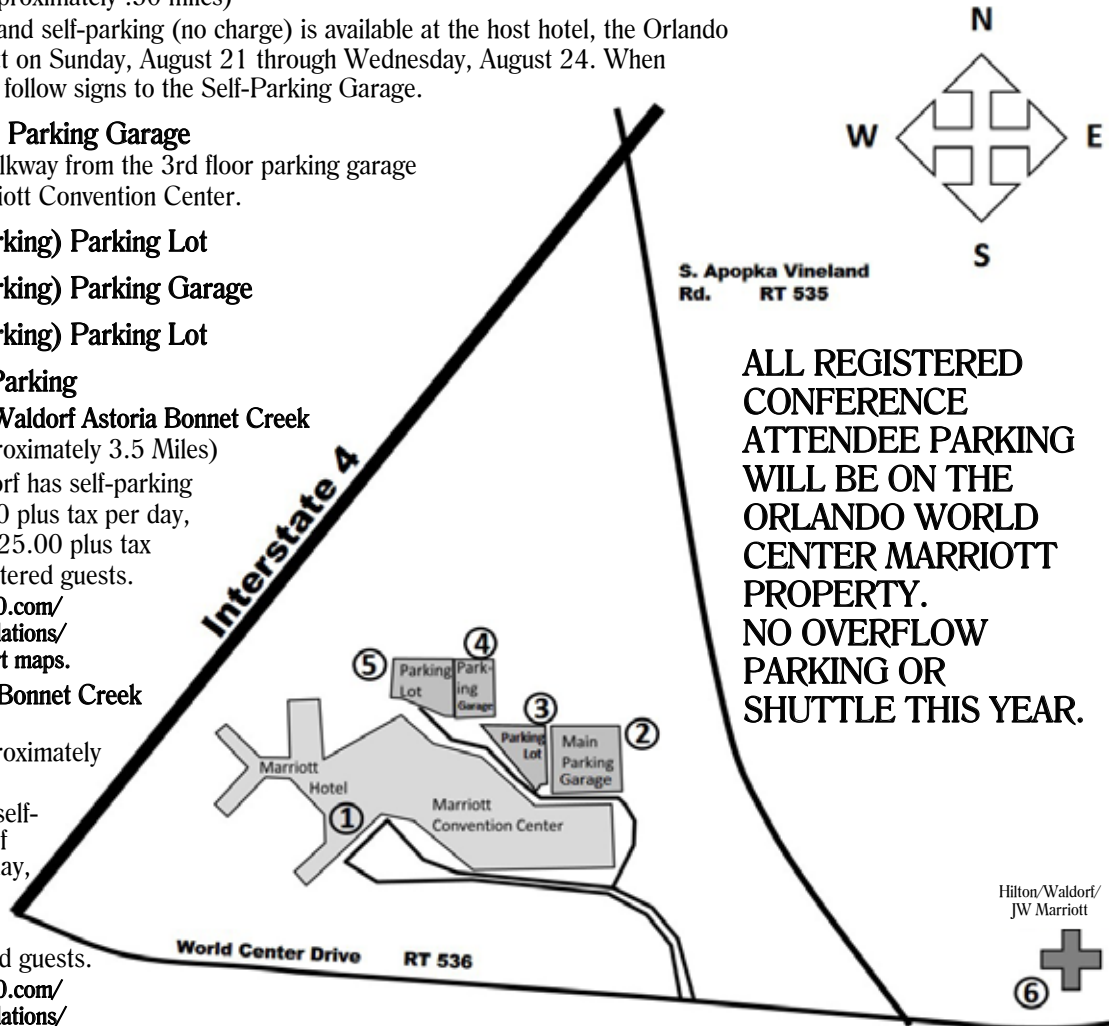

Marriott Parking Map

1 Orlando World Center Marriott (OWCM)

(Exit 67 off of I-4, approximately .50 miles)

Valet ($40.00/daily) and self-parking (no charge) is available at the host hotel, the Orlando World Center Marriott on Sunday, August 21 through Wednesday, August 24. When entering the property, follow signs to the Self-Parking Garage.

2 Main (Self-Parking) Parking Garage

There is a covered walkway from the 3rd floor parking garage that leads to the Marriott Convention Center.

3 Secondary (Self-Parking) Parking Lot

4 Secondary (Self-Parking) Parking Garage

5 Secondary (Self-Parking) Parking Lot

6 Overflow Housing/Parking

Signia by Hilton and Waldorf Astoria Bonnet Creek

(Exit 67 Off I-4, Approximately 3.5 Miles)

The Hilton and Waldorf has self-parking for a charge of $15.00 plus tax per day, and valet parking at $25.00 plus tax per day for WCI registered guests.

See <https://www.wci360.com/wci-conference-accomodations/> for Hilton/Waldorf resort maps.

JW Marriott Orlando Bonnet Creek Resort & Spa

(Exit 67 Off I-4, Approximately 3.6 Miles)

The JW Marriott has self-parking for a charge of $15.00 plus tax per day, and valet parking at $20.00 plus tax per day for WCI registered guests.

See <https://www.wci360.com/wci-conference-accomodations/> for JW Marriott resort map.

ALL REGISTERED CONFERENCE ATTENDEE PARKING WILL BE ON THE ORLANDO WORLD CENTER MARRIOTT PROPERTY. NO OVERFLOW PARKING OR SHUTTLE THIS YEAR.

Shuttle Schedule

Shuttle is provided for WCI registered guests staying at our overflow property, the Signia Hilton Bonnet Creek/Waldorf Astoria Orlando, and JW Marriott Orlando Bonnet Creek Resort & Spa. The Shuttle will run continuously between the Hilton/Waldorf/JW Marriott and the Orlando World Center Marriott (OWCM) during the following hours:

HILTON/WALDORF/JW MARRIOTT TO OWCM

Sunday: 7:00 am – 12:00 midnight

Monday: 6:30 am – 1:00 am

Tuesday: 7:00 am – 12:00 midnight

Wednesday: 7:00 am – 5:00 pm

Transportation via a courtesy shuttle will be provided between the **Signia Hilton Bonnet Creek/Waldorf Astoria Orlando/JW Marriott** and Marriott World Center from Sunday – Wednesday based on the WCI program agenda peak times. Check information posted in the hotel lobby for exact schedule.